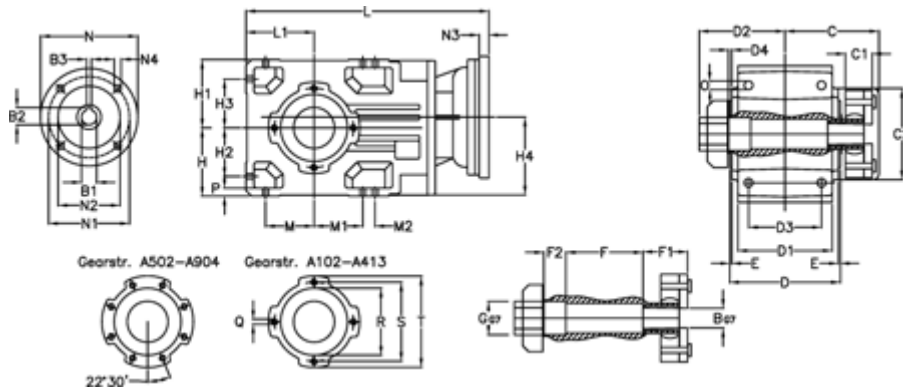

Article number: 296003517186420

Description: Bevel helical gearbox
A353QF40-171,8-P63B5

Measures

B = 40	D1 = 166	F2 = 53	L = 417.0	N3 = 4
B1 = 11	D2 = 80	G = 42	L1 = 100	N4 = M8x19
B2 = 12.8	D3 = 135	GA = 43	M = 73.0	O = 12.0
B3 = 4	d4 = 5.0	H = 100	M1 = 73.0	P = 11
C = 70.0	Description = A353 QF-xx P63 B5	H1 = 100	M2 = 11	Q = M10x17
C1 = 24	E = 3.5	H2 = 73.0	N = 140	R = 110
C2 = 90.0	F = 12.0	H3 = 73.0	N1 = 115	S = 130
D = 173	F1 = 48.0	H4 = 114.0	N2 = 95	T = 150